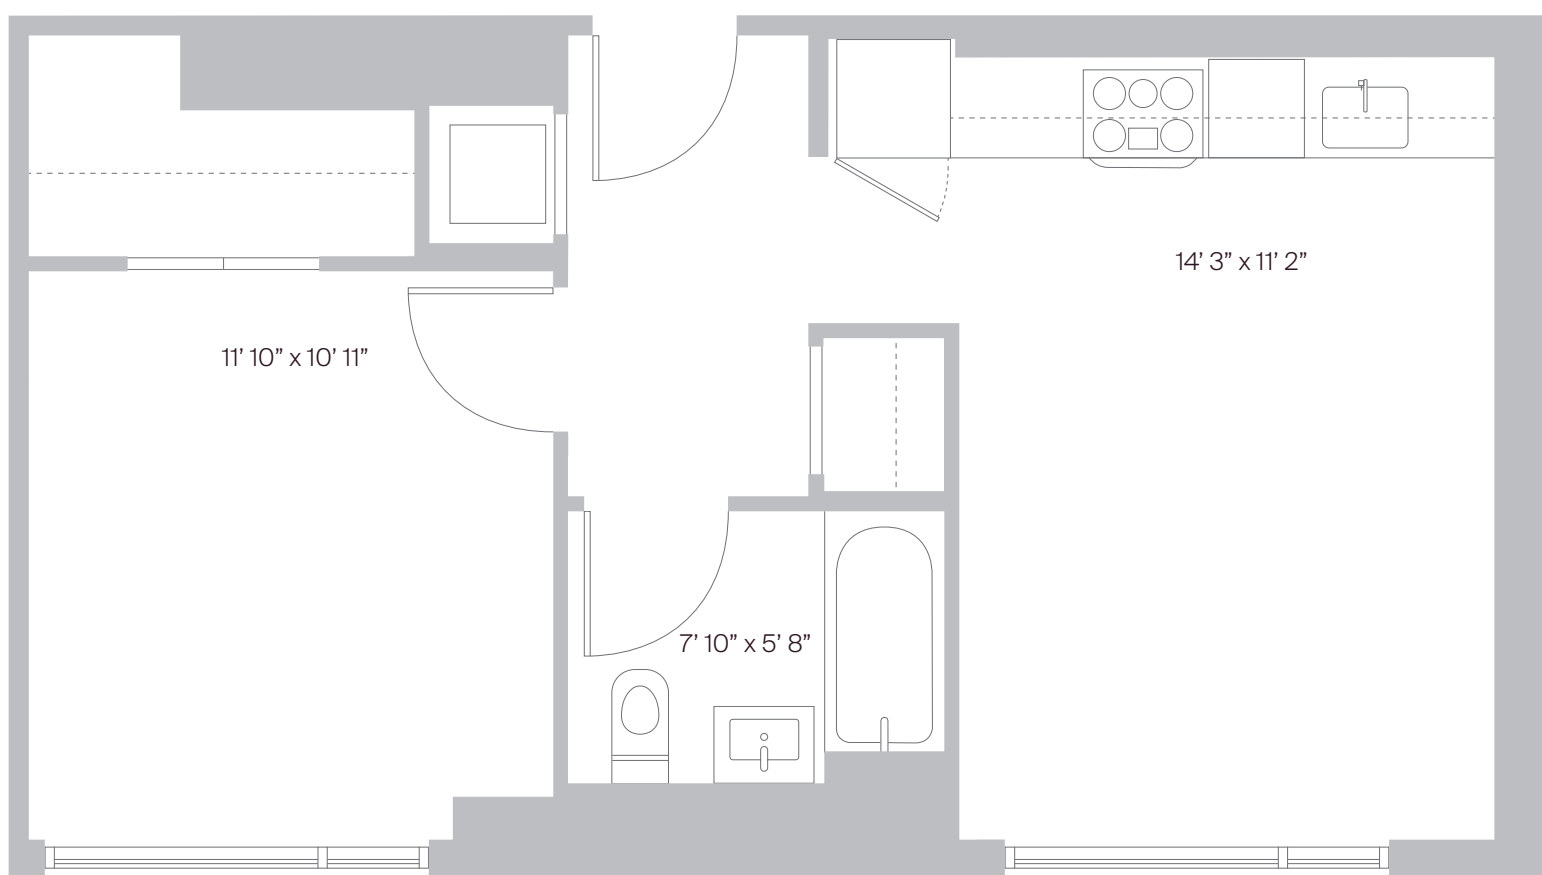

UNIT 6 1 BED

FLOOR 16-21

1 BATH

310 LIVINGSTON
BROOKLYN, NY 11217

FEATURES

- 6" WHITE OAK WIDE PLANK WOOD FLOORING
- PIETRA GREY CAESARSTONE COUNTERTOPS
- 9' + CEILINGS IN ALL RESIDENCES
- PORCELAIN TILE BATHROOMS FEATURING A CUSTOM FULL-WALL MIRROR AND CLOUDBURST GREY CAESARSTONE VANITY TOPS
- BLOOMBERG KITCHEN APPLIANCES
- IN-UNIT WASHER / DRYER
- ALL WINDOWS 7'-4" AND FLOOR-TO-CEILING
- SOLAR SHADES IN MAJOR ROOMS

All dimensions are approximate and subject to construction variances. Plans may contain variations from floor to floor.