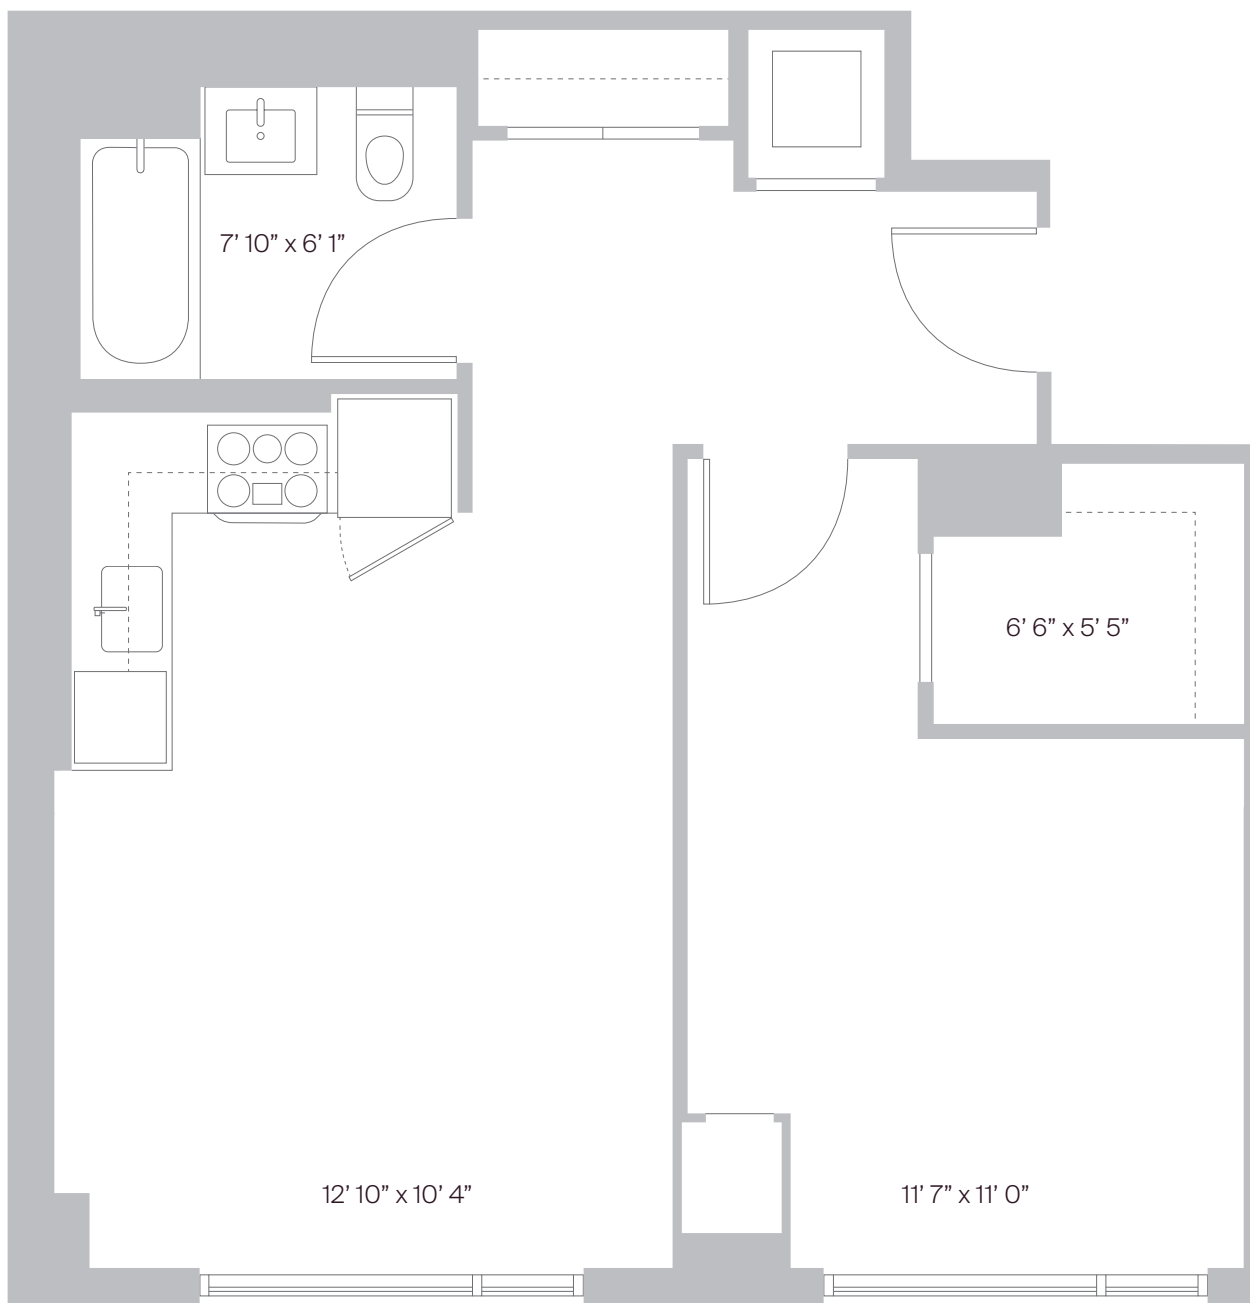

UNIT 8 1 BED

FLOOR 11-15

1 BATH

310 LIVINGSTON
BROOKLYN, NY 11217

FEATURES

- 6" WHITE OAK WIDE PLANK WOOD FLOORING
- PIETRA GREY CAESARSTONE COUNTERTOPS
- 9' + CEILINGS IN ALL RESIDENCES
- PORCELAIN TILE BATHROOMS FEATURING A CUSTOM FULL-WALL MIRROR AND CLOUDBURST GREY CAESARSTONE VANITY TOPS
- BLOOMBERG KITCHEN APPLIANCES
- IN-UNIT WASHER / DRYER
- ALL WINDOWS 7'-4" AND FLOOR-TO-CEILING
- SOLAR SHADES IN MAJOR ROOMS

All dimensions are approximate and subject to construction variances. Plans may contain variations from floor to floor.