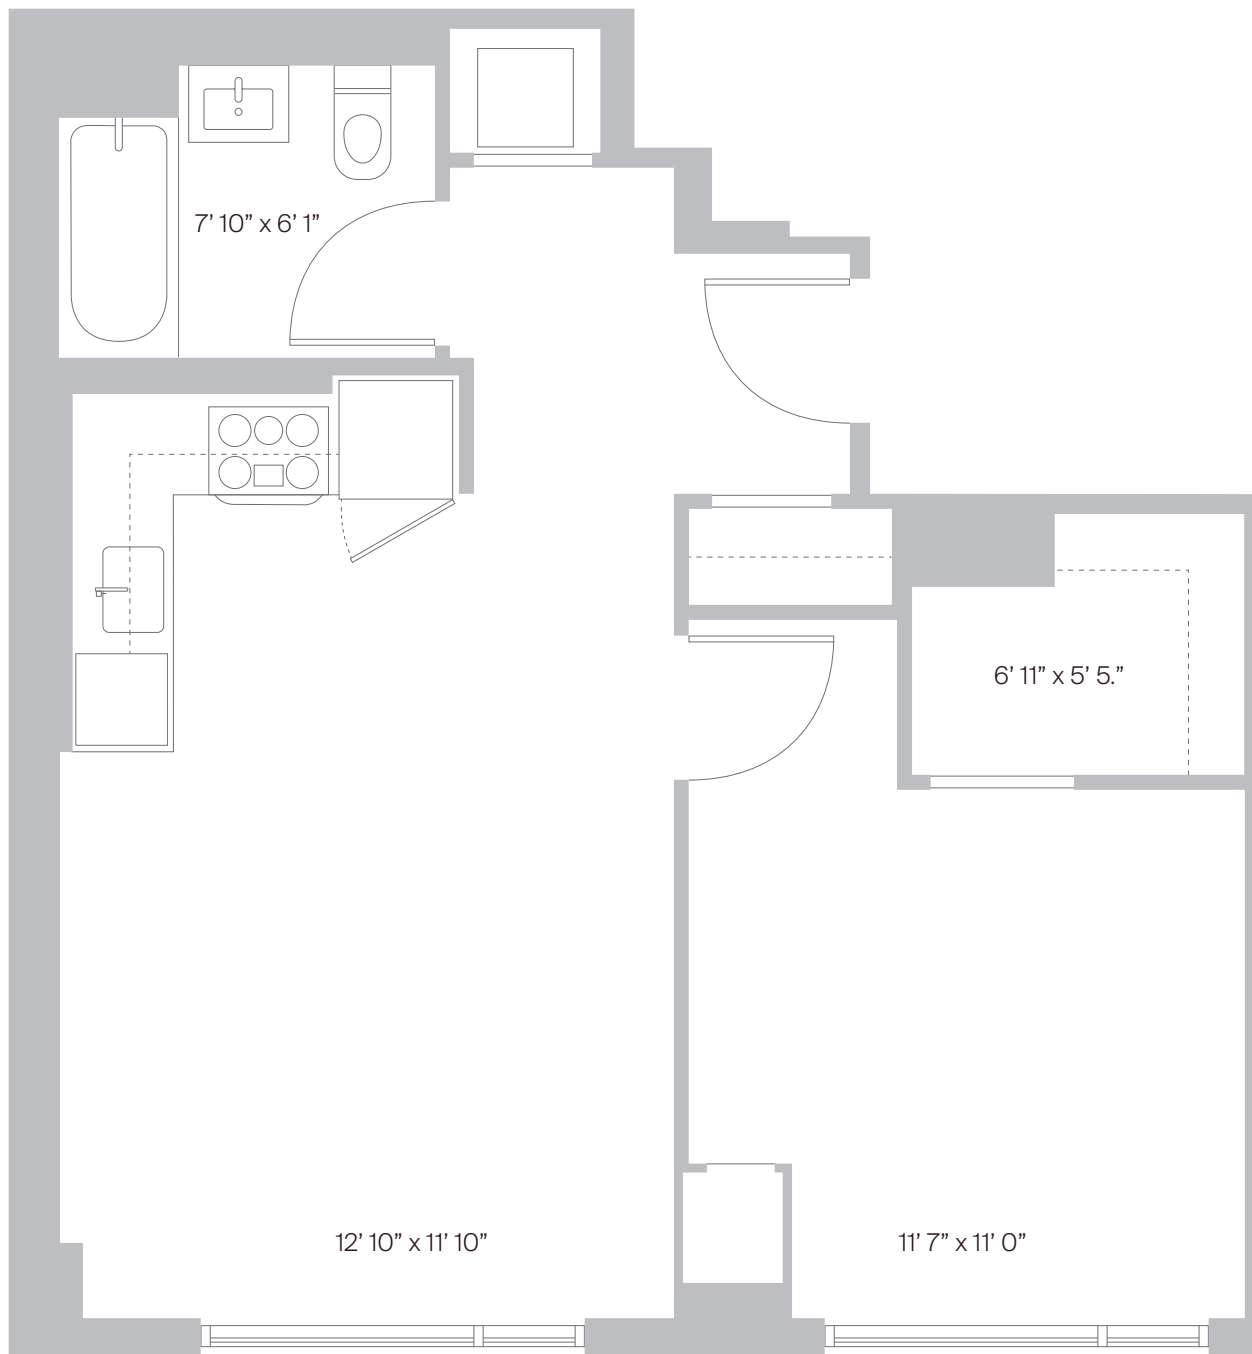

# UNIT 7 1 BED

FLOOR 16-21

1 BATH

310 LIVINGSTON  
BROOKLYN, NY 11217

## FEATURES

- 6" WHITE OAK WIDE PLANK WOOD FLOORING
- PIETRA GREY CAESARSTONE COUNTERTOPS
- 9' + CEILINGS IN ALL RESIDENCES
- PORCELAIN TILE BATHROOMS FEATURING A CUSTOM FULL-WALL MIRROR AND CLOUDBURST GREY CAESARSTONE VANITY TOPS
- BLOOMBERG KITCHEN APPLIANCES
- IN-UNIT WASHER / DRYER
- ALL WINDOWS 7'-4" AND FLOOR-TO-CEILING
- SOLAR SHADES IN MAJOR ROOMS

All dimensions are approximate and subject to construction variances. Plans may contain variations from floor to floor.