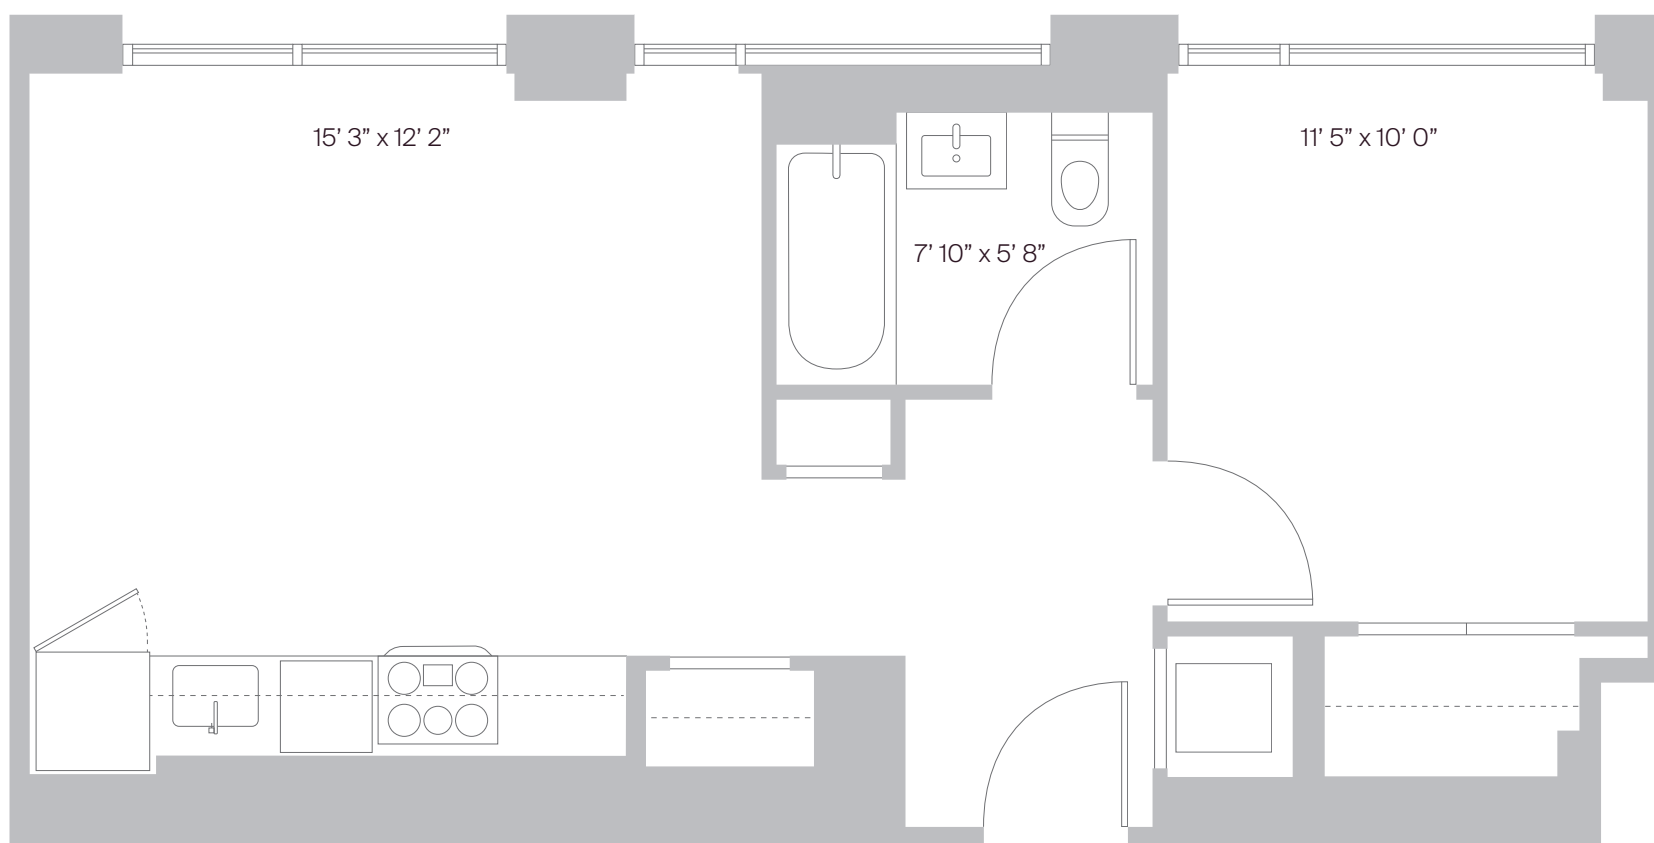

UNIT 3 1 BED

FLOOR 17-22

1 BATH

310 LIVINGSTON
BROOKLYN, NY 11217

FEATURES

- 6" WHITE OAK WIDE PLANK WOOD FLOORING
- PIETRA GREY CAESARSTONE COUNTERTOPS
- 9' + CEILINGS IN ALL RESIDENCES
- PORCELAIN TILE BATHROOMS FEATURING A CUSTOM FULL-WALL MIRROR AND CLOUDBURST GREY CAESARSTONE VANITY TOPS
- BLOOMBERG KITCHEN APPLIANCES
- IN-UNIT WASHER / DRYER
- ALL WINDOWS 7'-4" AND FLOOR-TO-CEILING
- SOLAR SHADES IN MAJOR ROOMS

All dimensions are approximate and subject to construction variances. Plans may contain variations from floor to floor.