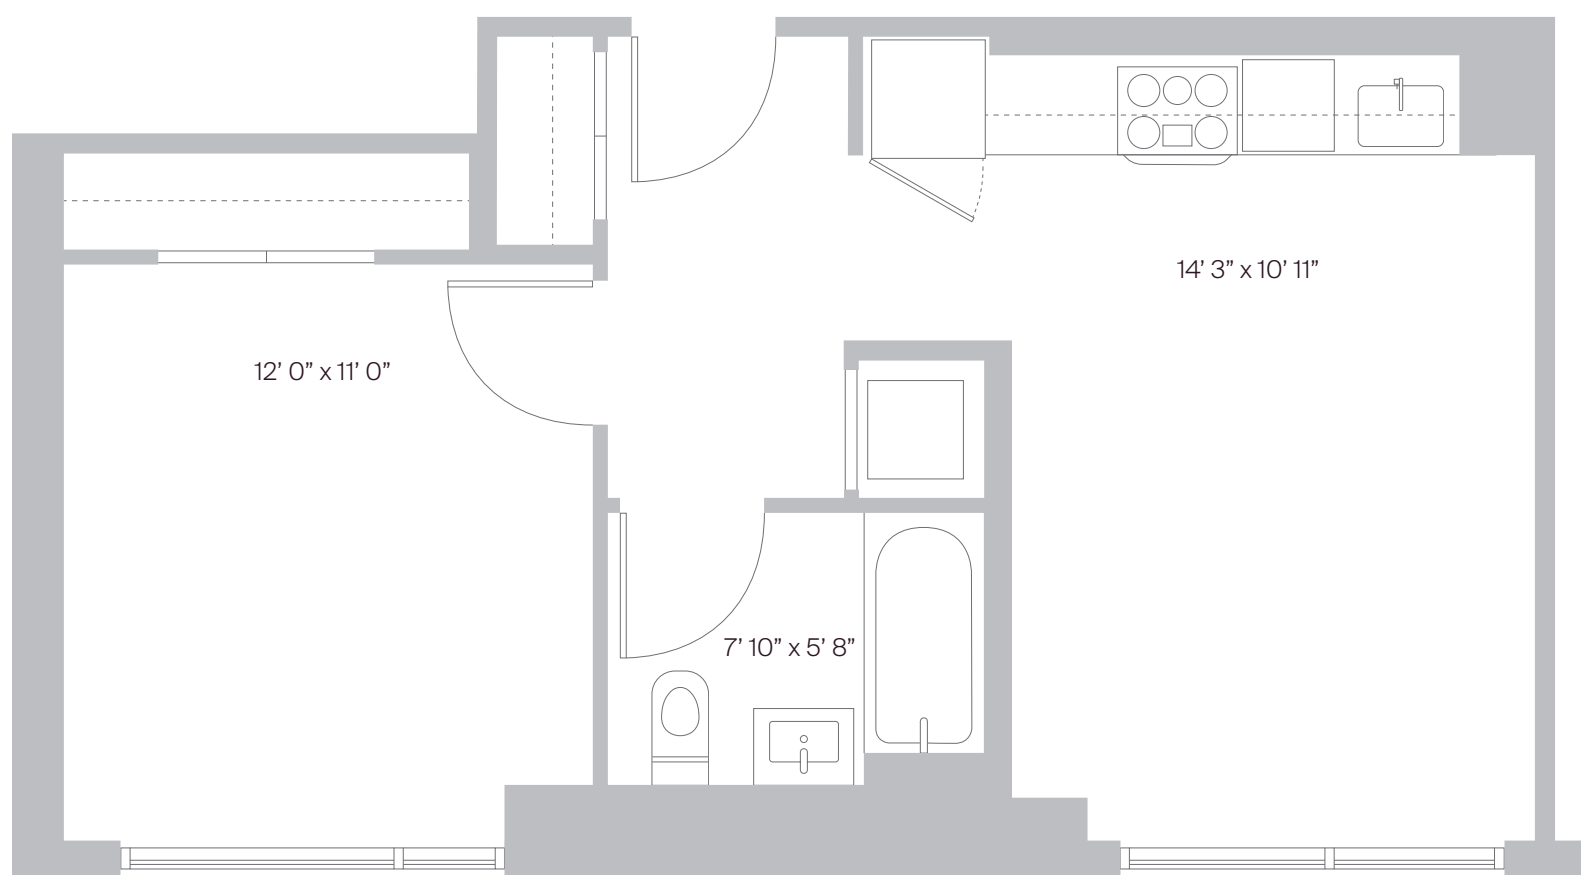

UNIT 5 1 BED

FLOOR 16-22

1 BATH

310 LIVINGSTON
BROOKLYN, NY 11217

FEATURES

- 6" WHITE OAK WIDE PLANK WOOD FLOORING
- PIETRA GREY CAESARSTONE COUNTERTOPS
- 9' + CEILINGS IN ALL RESIDENCES
- PORCELAIN TILE BATHROOMS FEATURING A CUSTOM FULL-WALL MIRROR AND CLOUDBURST GREY CAESARSTONE VANITY TOPS
- BLOOMBERG KITCHEN APPLIANCES
- IN-UNIT WASHER / DRYER
- ALL WINDOWS 7'-4" AND FLOOR-TO-CEILING
- SOLAR SHADES IN MAJOR ROOMS

All dimensions are approximate and subject to construction variances. Plans may contain variations from floor to floor.