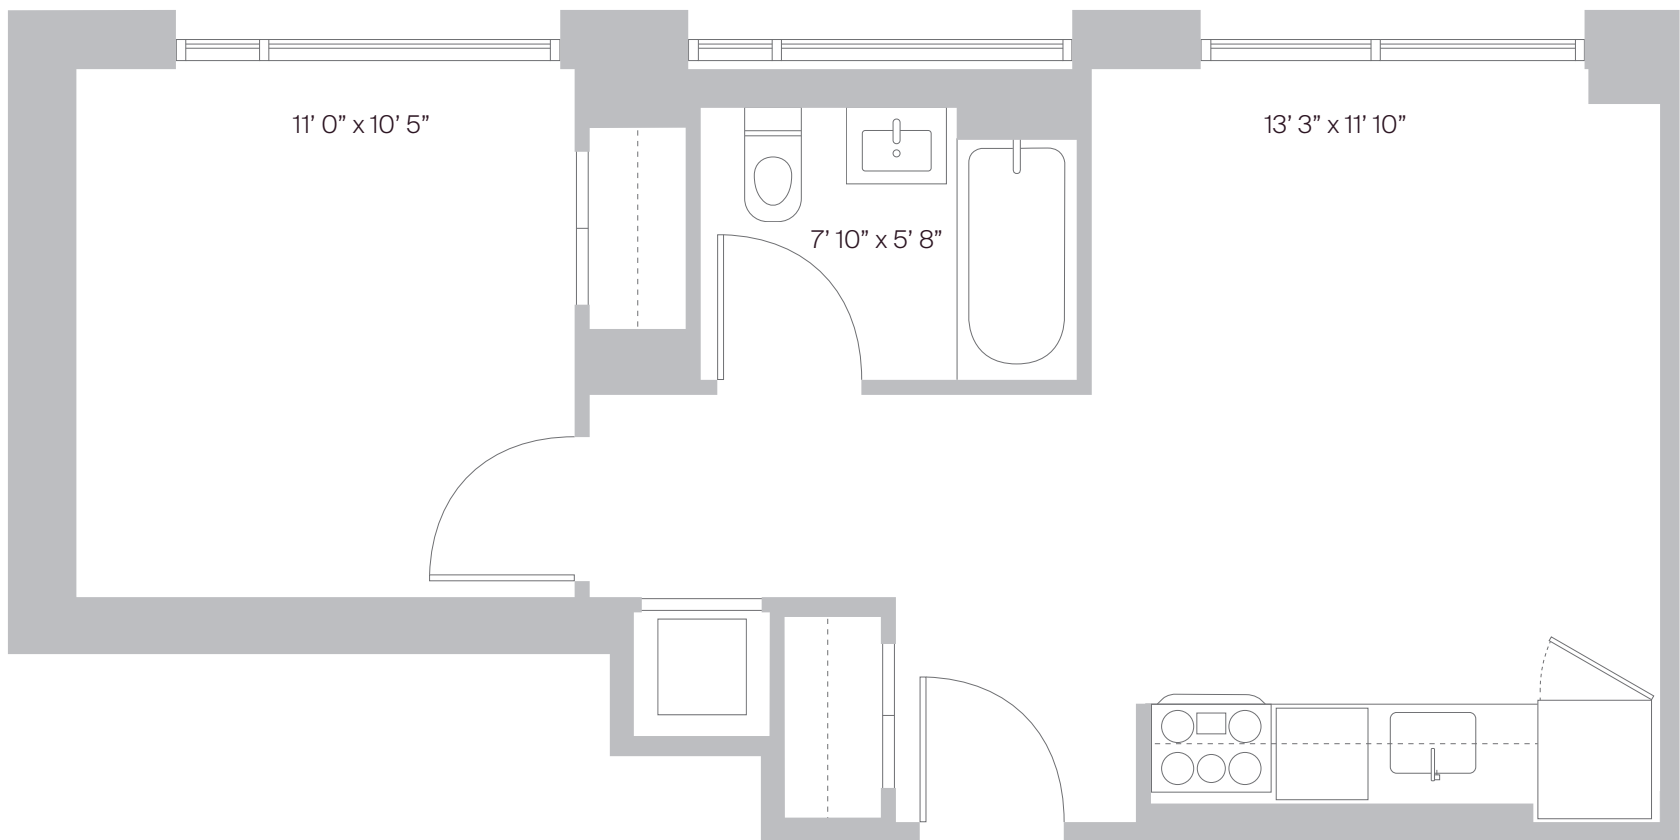

UNIT 1

1 BED

FLOOR 17-21

1 BATH

310 LIVINGSTON
BROOKLYN, NY 11217

FEATURES

- 4.75" WIDE PLANK WOOD FLOORING
- PIETRA GREY CAESARSTONE COUNTERTOPS
- BLOMBERG KITCHEN APPLIANCES
- INDUCTION COOKTOP
- 9' CEILINGS IN ALL RESIDENCES
- IN-UNIT WASHER / DRYER
- PORCELAIN TILE BATHROOMS
- CLOUDBURST GREY CAESARSTONE VANITY TOPS
- CUSTOM FULL-WALL MIRROR
- PORCELAIN TILED SHOWER
- OVERSIZED OR FLOOR-TO-CEILING WINDOWS

All dimensions are approximate and subject to construction variances. Plans may contain variations from floor to floor.