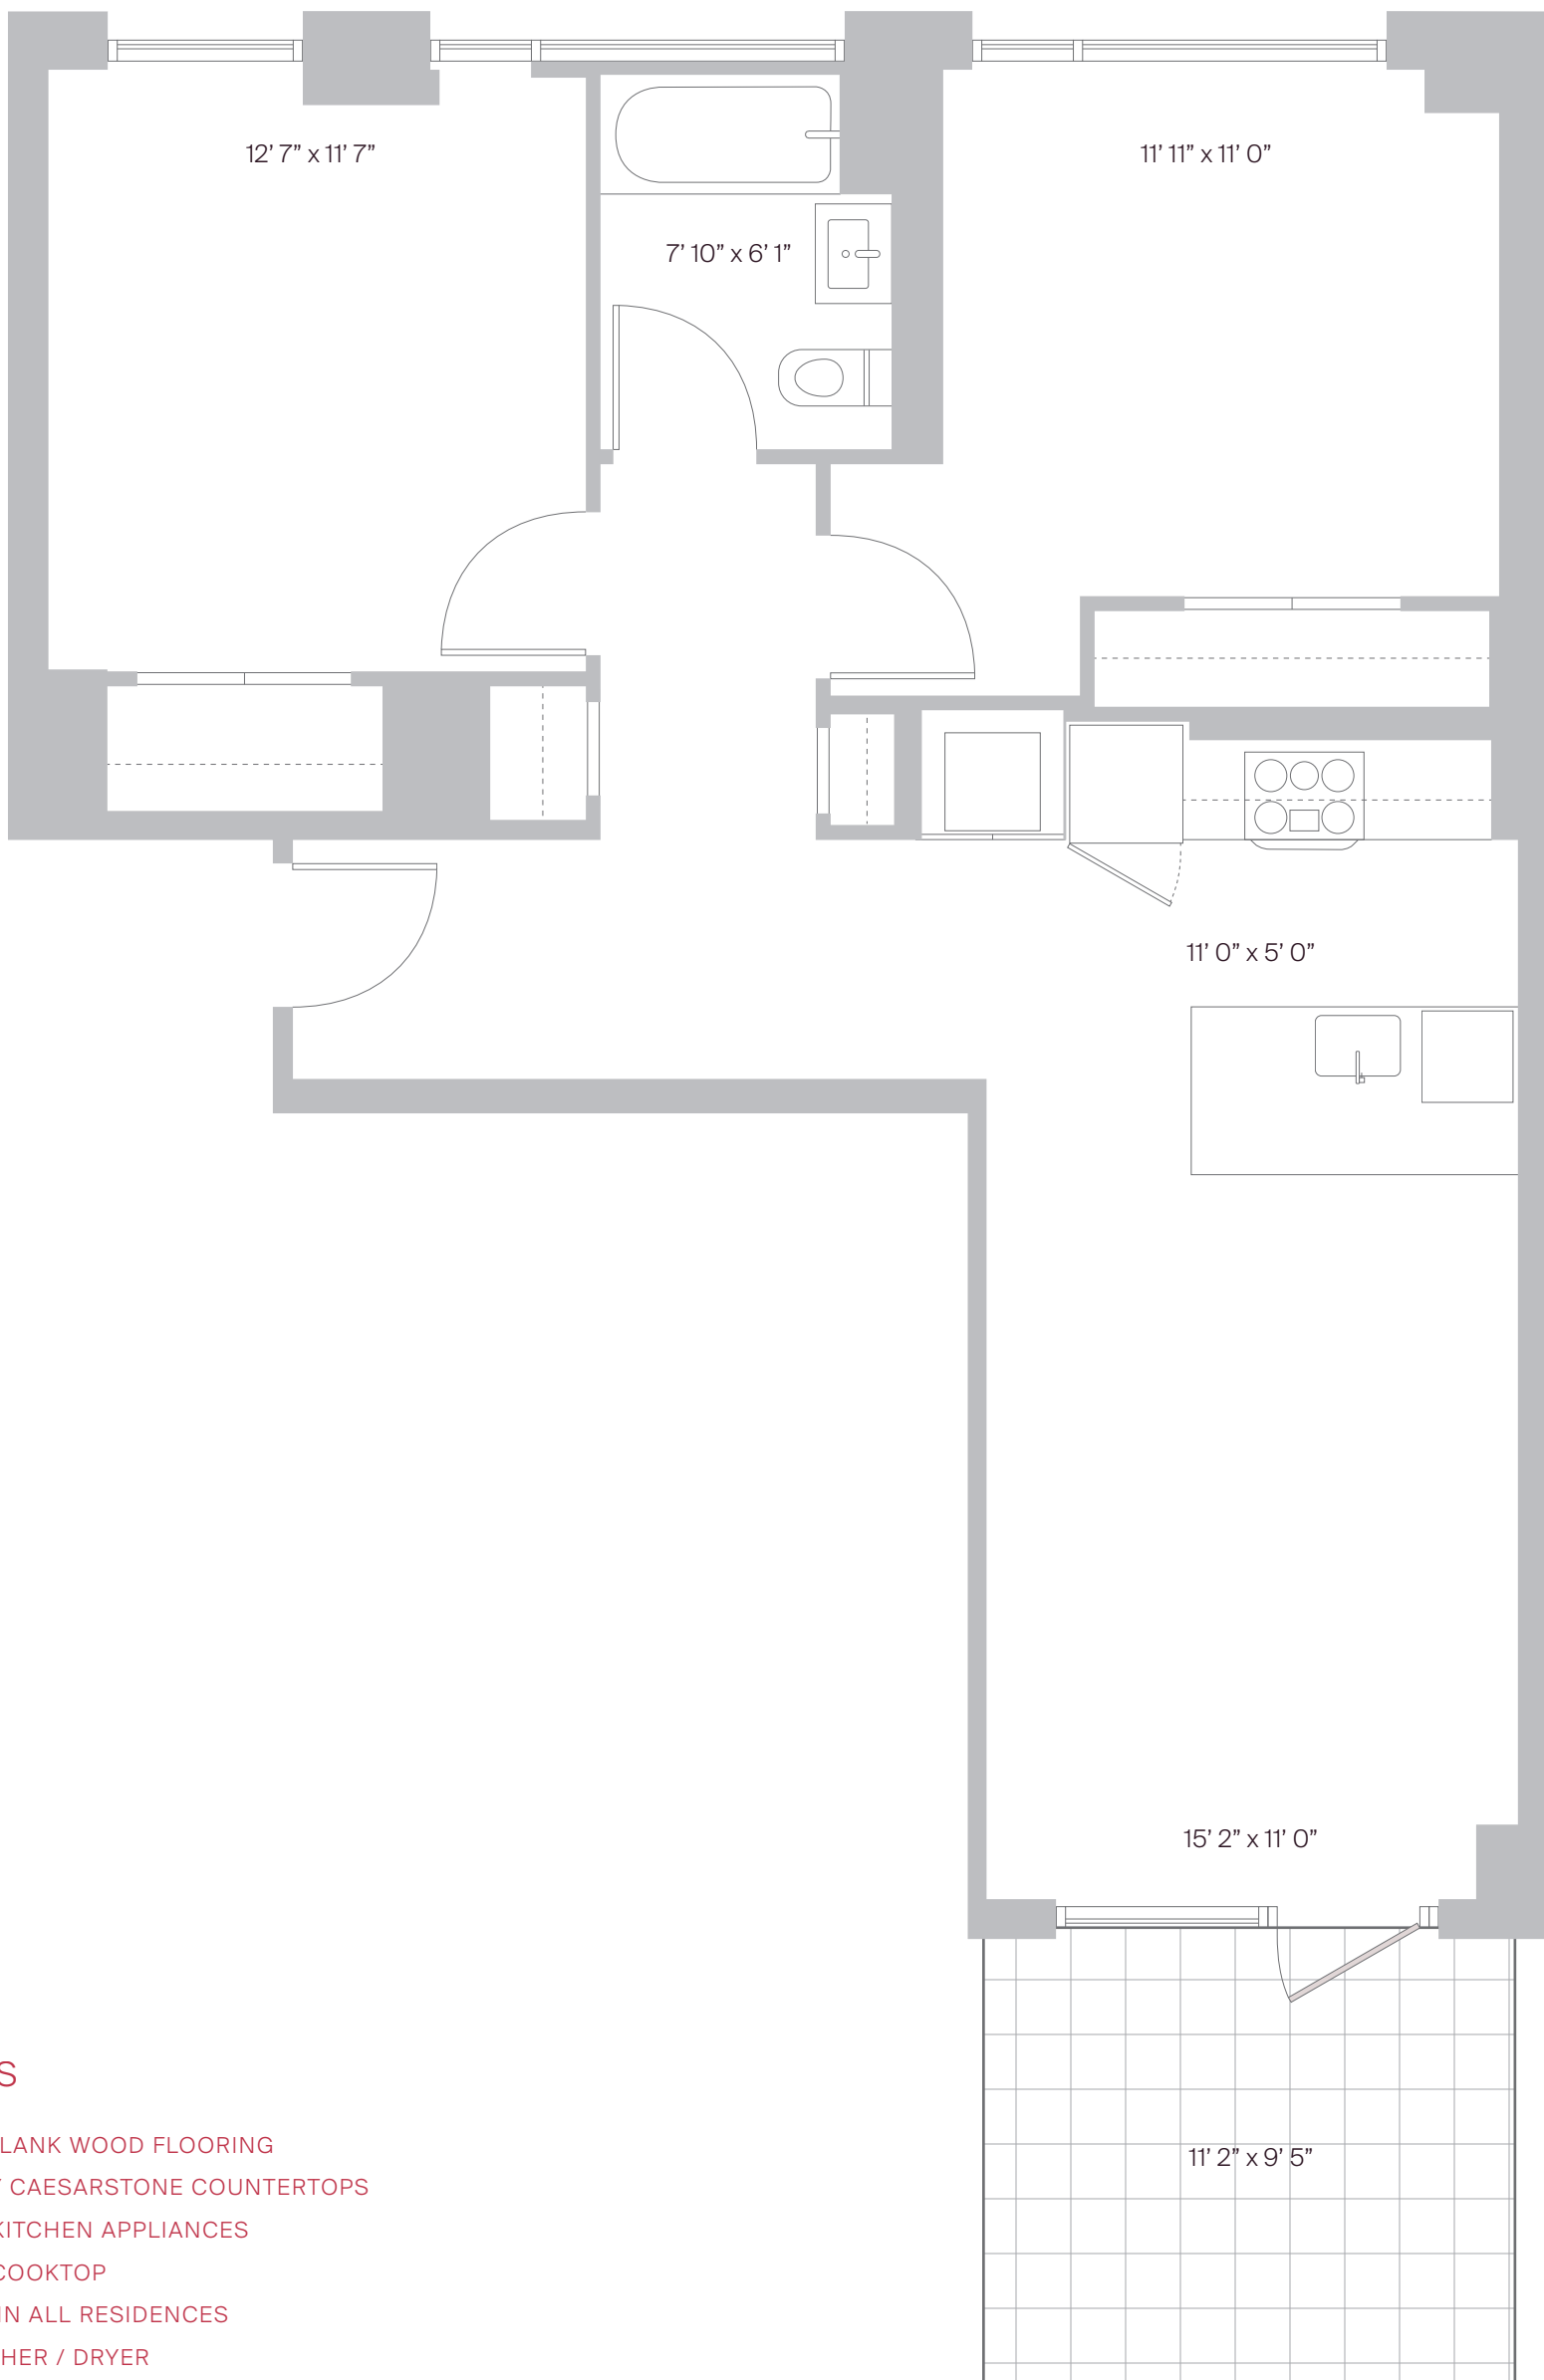

UNIT 5 2^{BED}

FLOOR 2

1^{BATH}

310 LIVINGSTON
BROOKLYN, NY 11217

FEATURES

- 4.75" WIDE PLANK WOOD FLOORING
- PIETRA GREY CAESARSTONE COUNTERTOPS
- BLOMBERG KITCHEN APPLIANCES
- INDUCTION COOKTOP
- 9' CEILINGS IN ALL RESIDENCES
- IN-UNIT WASHER / DRYER
- PORCELAIN TILE BATHROOMS
- CLOUDBURST GREY CAESARSTONE VANITY TOPS
- CUSTOM FULL-WALL MIRROR
- PORCELAIN TILED SHOWER
- OVERSIZED OR FLOOR-TO-CEILING WINDOWS

All dimensions are approximate and subject to construction variances. Plans may contain variations from floor to floor.