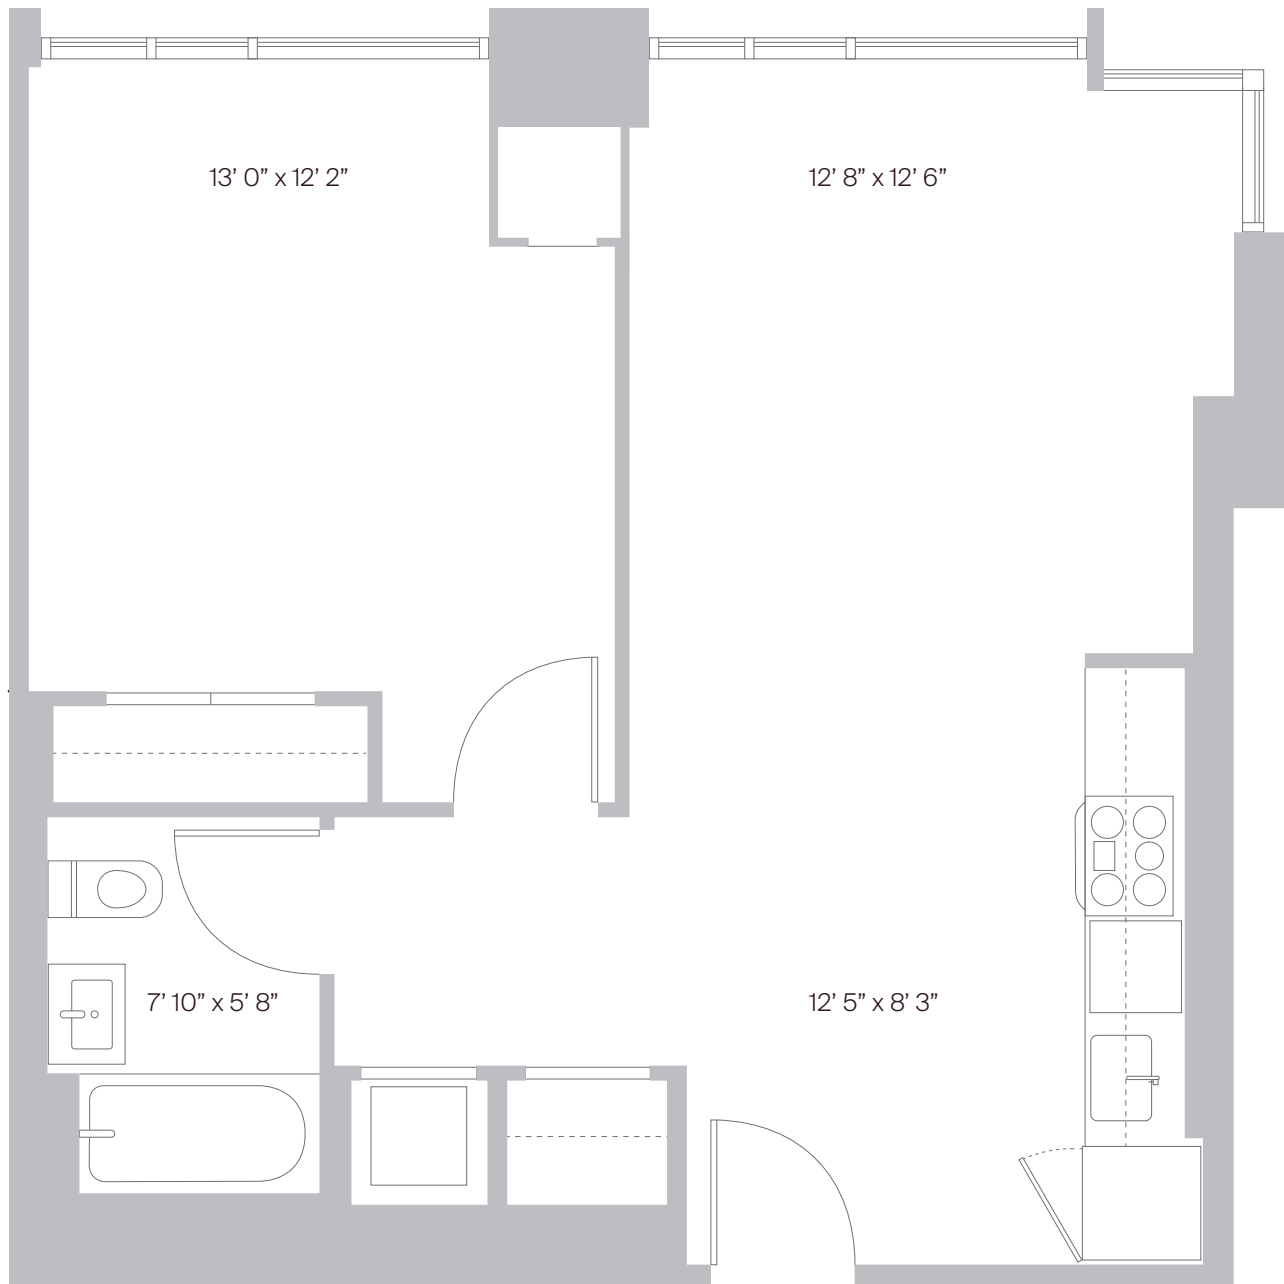

UNIT 4 1 BED

FLOOR 2-15

1 BATH

310 LIVINGSTON
BROOKLYN, NY 11217

FEATURES

- 4.75" WIDE PLANK WOOD FLOORING
- PIETRA GREY CAESARSTONE COUNTERTOPS
- BLOMBERG KITCHEN APPLIANCES
- INDUCTION COOKTOP
- 9' CEILINGS IN ALL RESIDENCES
- IN-UNIT WASHER / DRYER
- PORCELAIN TILE BATHROOMS
- CLOUDBURST GREY CAESARSTONE VANITY TOPS
- CUSTOM FULL-WALL MIRROR
- PORCELAIN TILED SHOWER
- OVERSIZED OR FLOOR-TO-CEILING WINDOWS