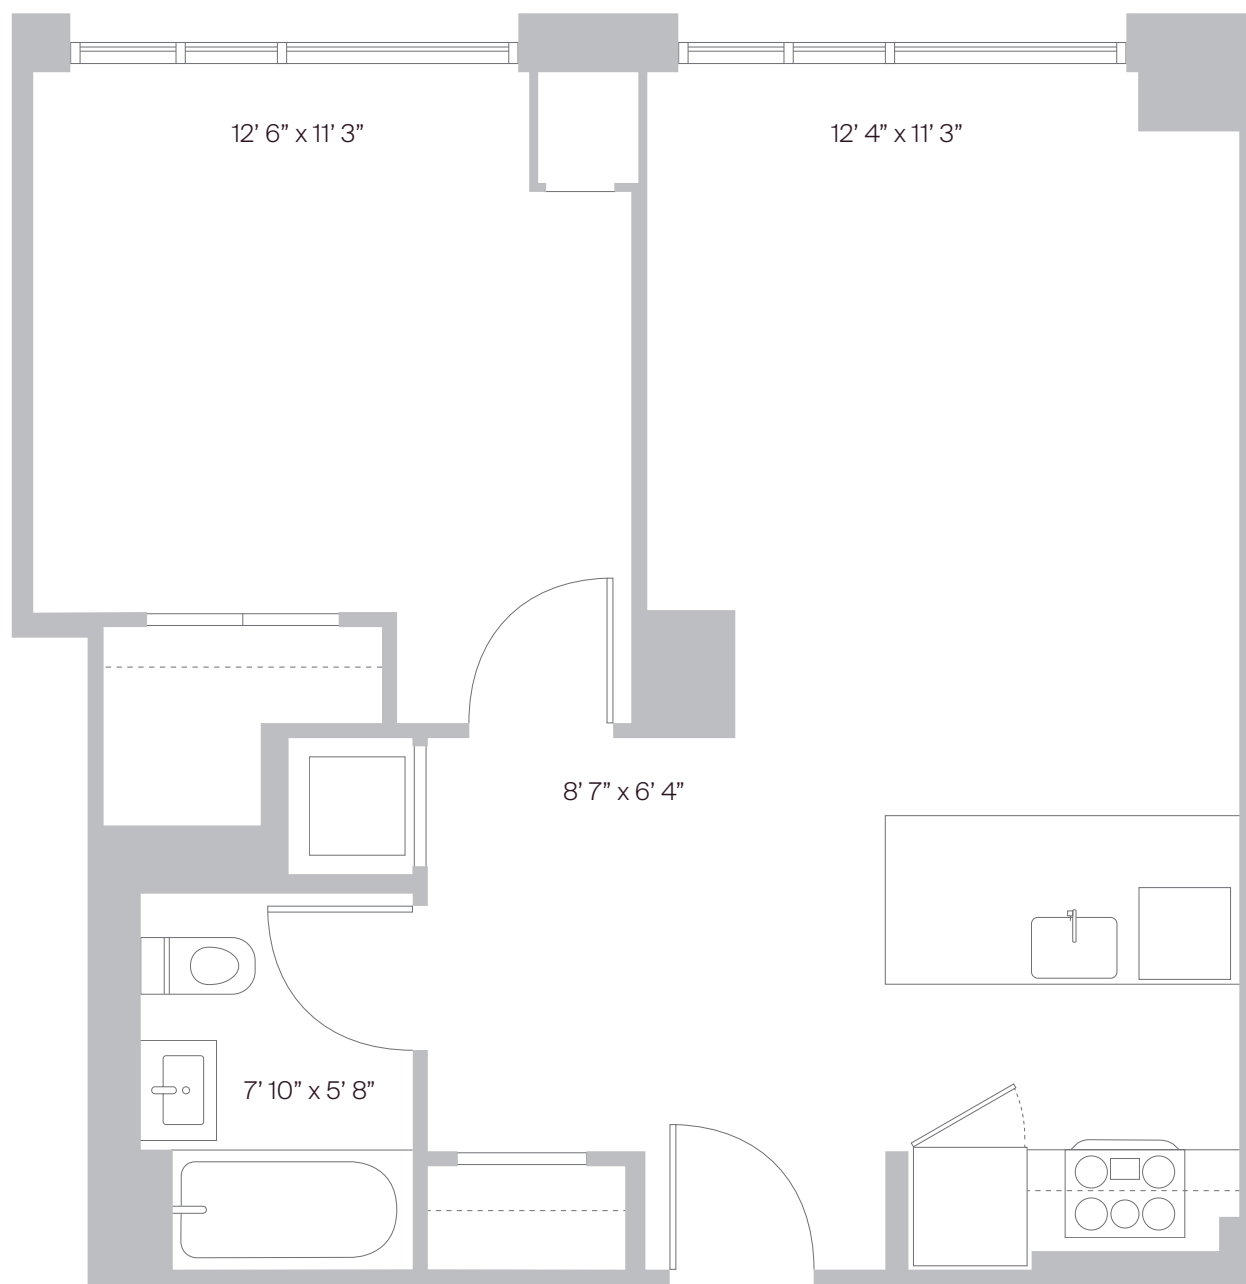

UNIT 2 1 BED

FLOOR 2-15

1 BATH

310 LIVINGSTON
BROOKLYN, NY 11217

FEATURES

- 4.75" WIDE PLANK WOOD FLOORING
- PIETRA GREY CAESARSTONE COUNTERTOPS
- BLOMBERG KITCHEN APPLIANCES
- INDUCTION COOKTOP
- 9' CEILINGS IN ALL RESIDENCES
- IN-UNIT WASHER / DRYER
- PORCELAIN TILE BATHROOMS
- CLOUDBURST GREY CAESARSTONE VANITY TOPS
- CUSTOM FULL-WALL MIRROR
- PORCELAIN TILED SHOWER
- OVERSIZED OR FLOOR-TO-CEILING WINDOWS

All dimensions are approximate and subject to construction variances. Plans may contain variations from floor to floor.