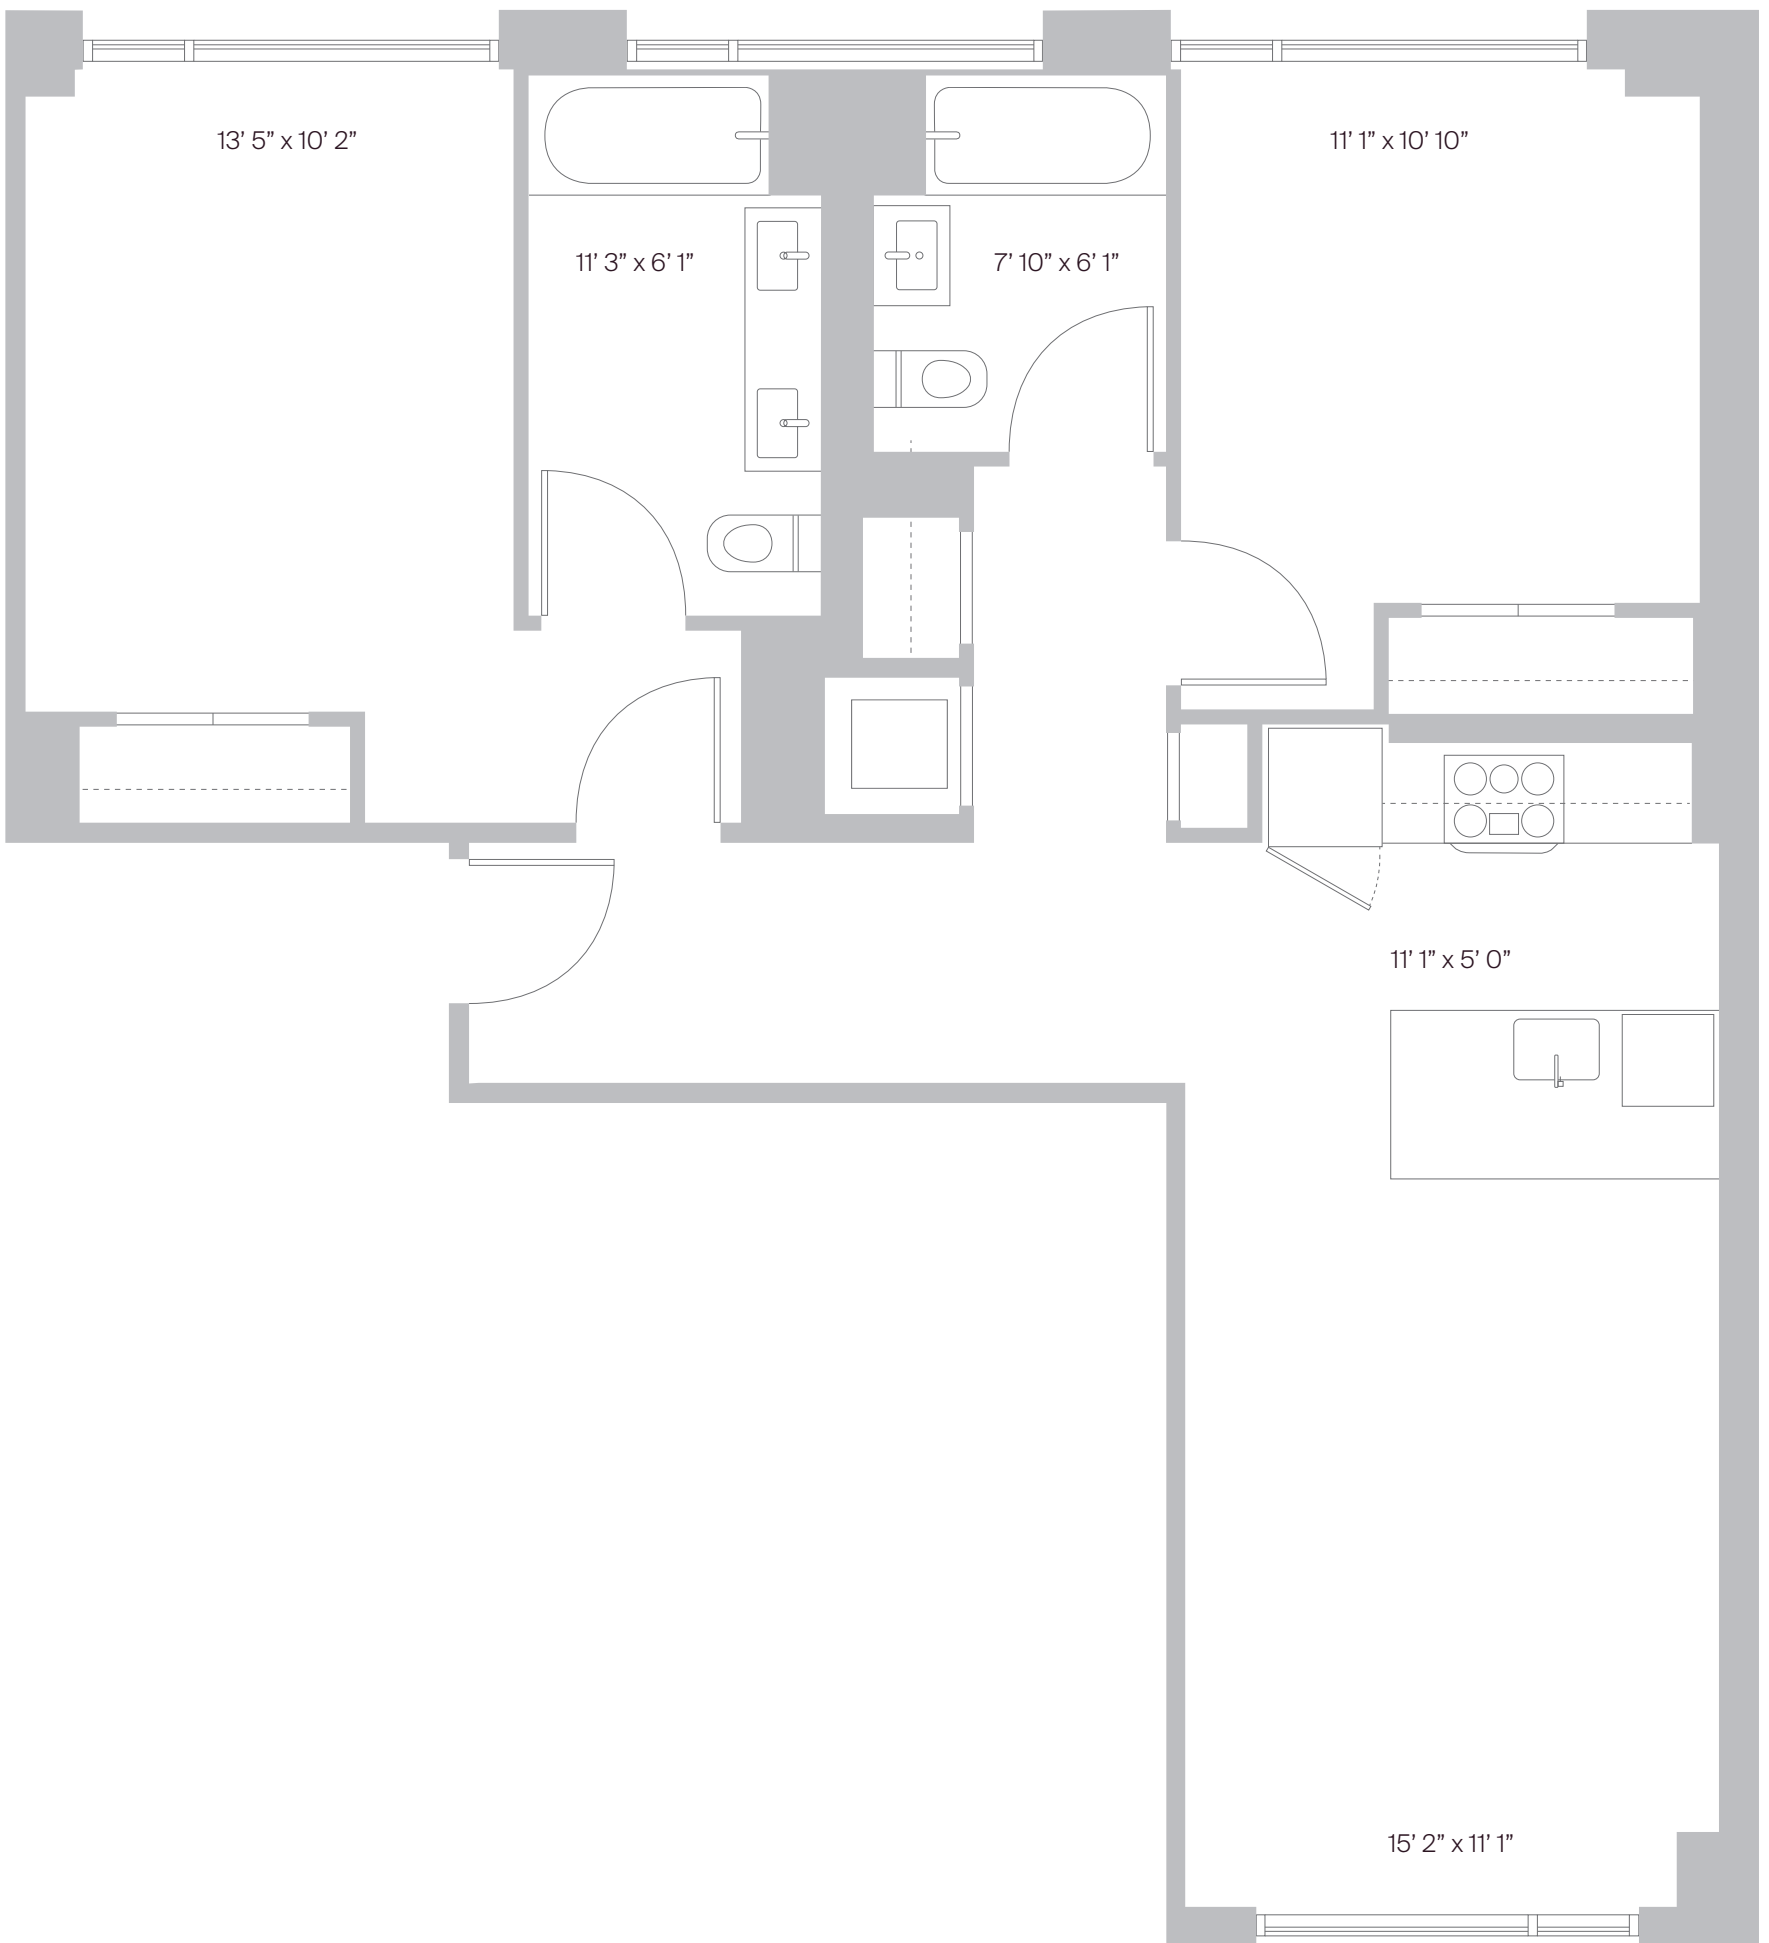

# UNIT 4 2<sup>BED</sup>

FLOOR 16-22

2<sup>BATH</sup>

310 LIVINGSTON  
BROOKLYN, NY 11217

## FEATURES

- 4.75" WIDE PLANK WOOD FLOORING
- PIETRA GREY CAESARSTONE COUNTERTOPS
- BLOMBERG KITCHEN APPLIANCES
- INDUCTION COOKTOP
- 9' CEILINGS IN ALL RESIDENCES
- IN-UNIT WASHER / DRYER
- PORCELAIN TILE BATHROOMS
- CLOUDBURST GREY CAESARSTONE VANITY TOPS
- CUSTOM FULL-WALL MIRROR
- PORCELAIN TILED SHOWER
- OVERSIZED OR FLOOR-TO-CEILING WINDOWS