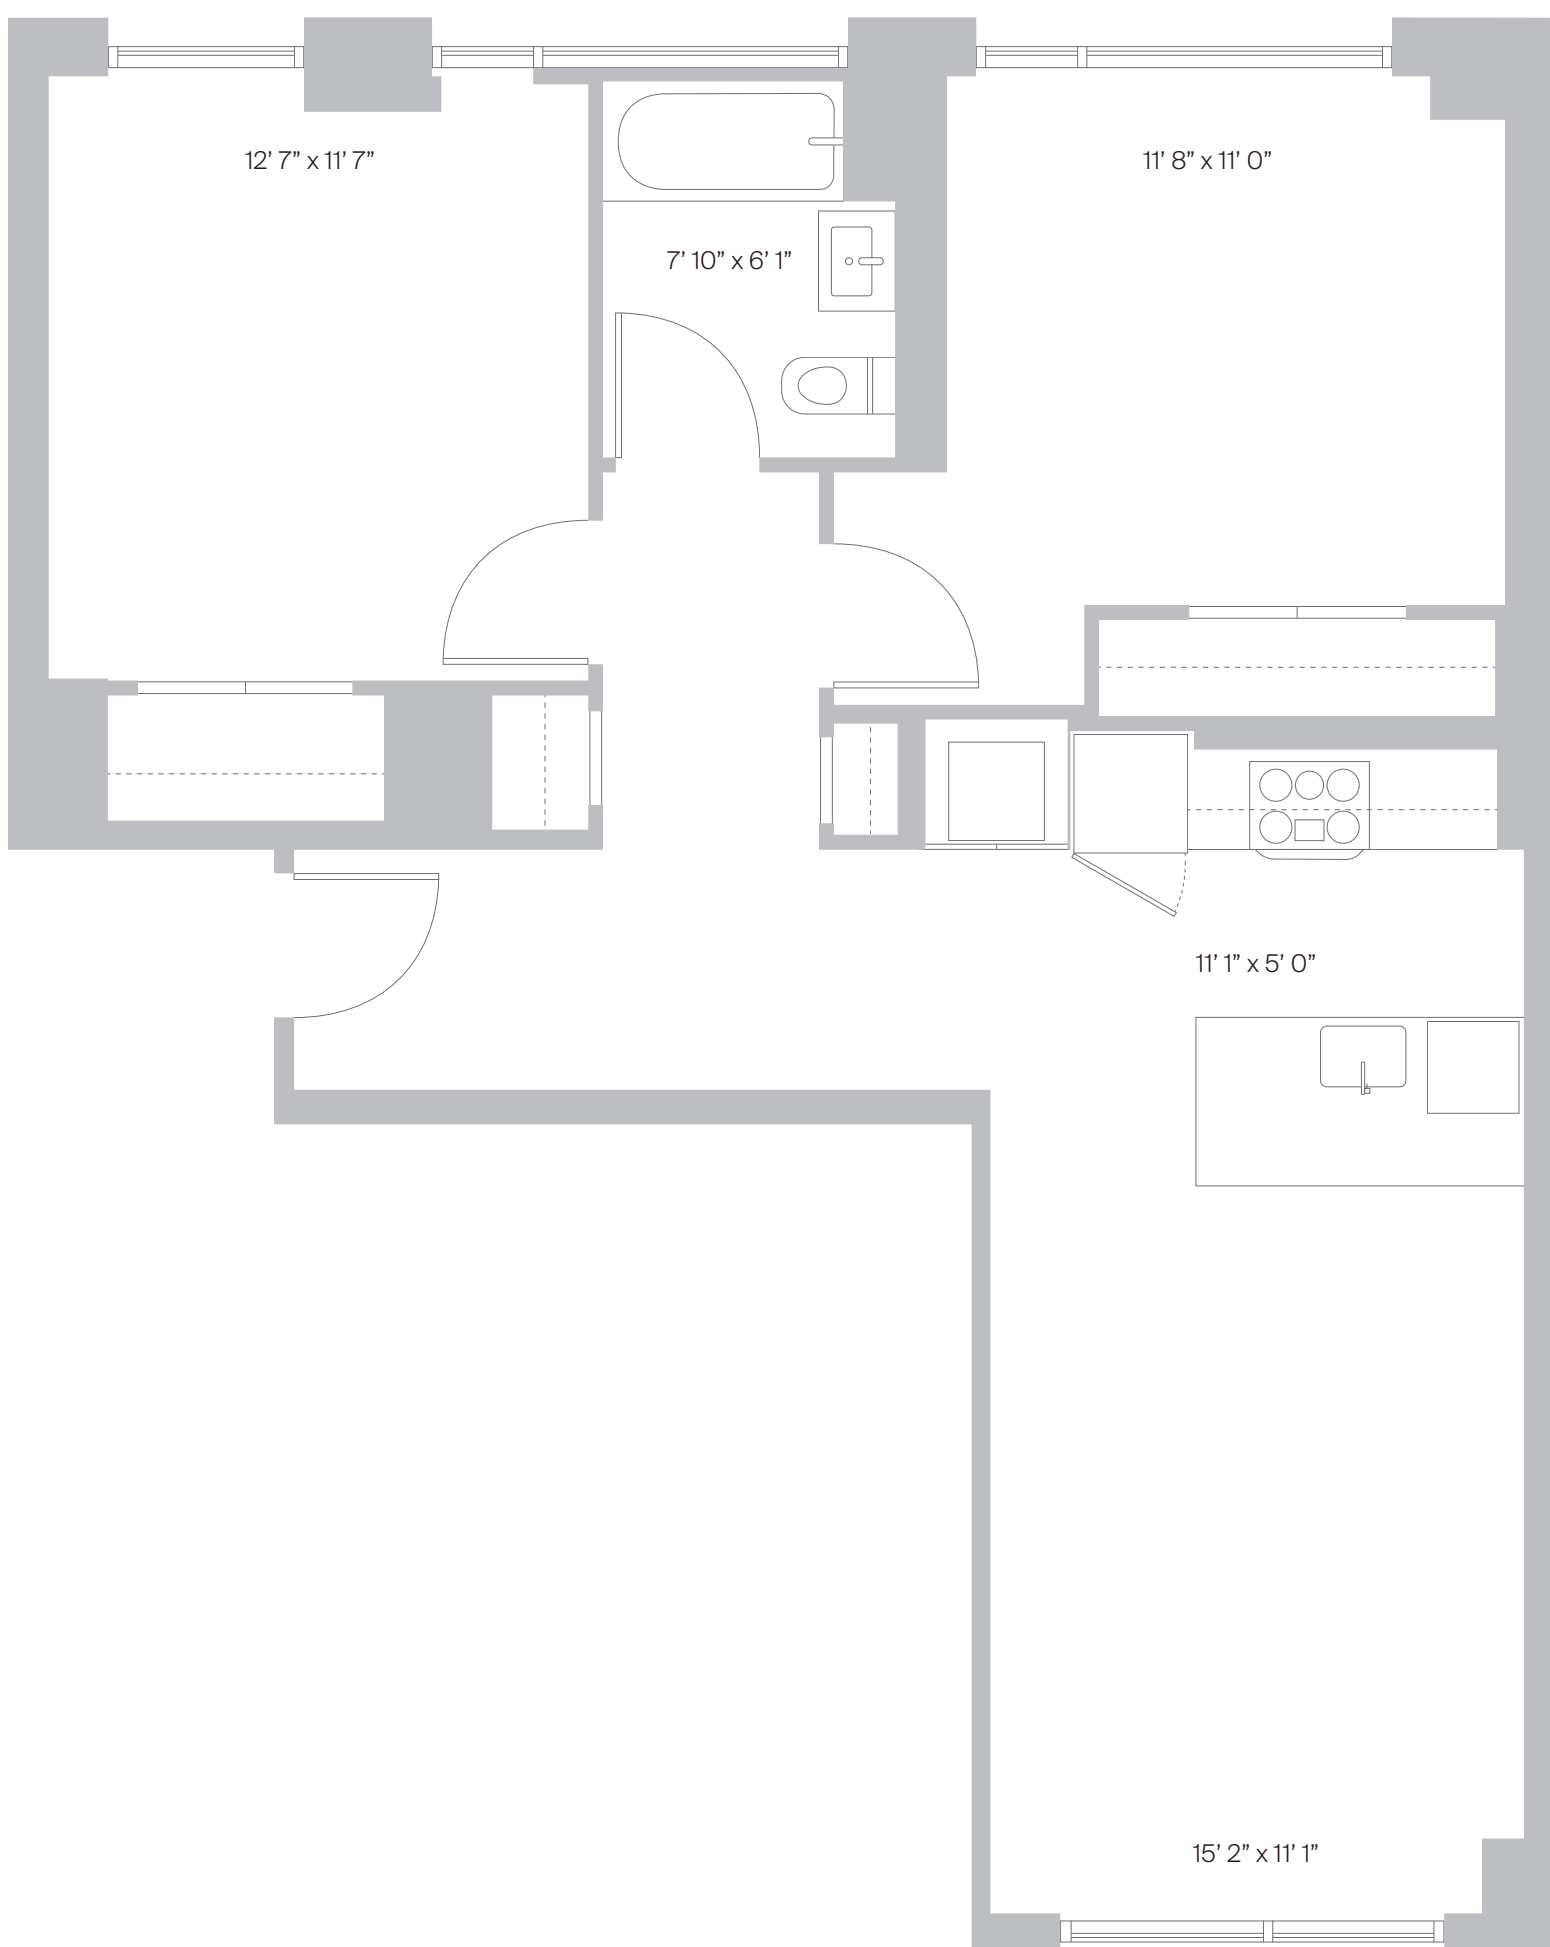

# UNIT 5 2<sup>BED</sup>

FLOOR 6-15

1<sup>BATH</sup>

310 LIVINGSTON  
BROOKLYN, NY 11217

## FEATURES

- 4.75" WIDE PLANK WOOD FLOORING
- PIETRA GREY CAESARSTONE COUNTERTOPS
- BLOMBERG KITCHEN APPLIANCES
- INDUCTION COOKTOP
- 9' CEILINGS IN ALL RESIDENCES
- IN-UNIT WASHER / DRYER
- PORCELAIN TILE BATHROOMS
- CLOUDBURST GREY CAESARSTONE VANITY TOPS
- CUSTOM FULL-WALL MIRROR
- PORCELAIN TILED SHOWER
- OVERSIZED OR FLOOR-TO-CEILING WINDOWS

All dimensions are approximate and subject to construction variances. Plans may contain variations from floor to floor.