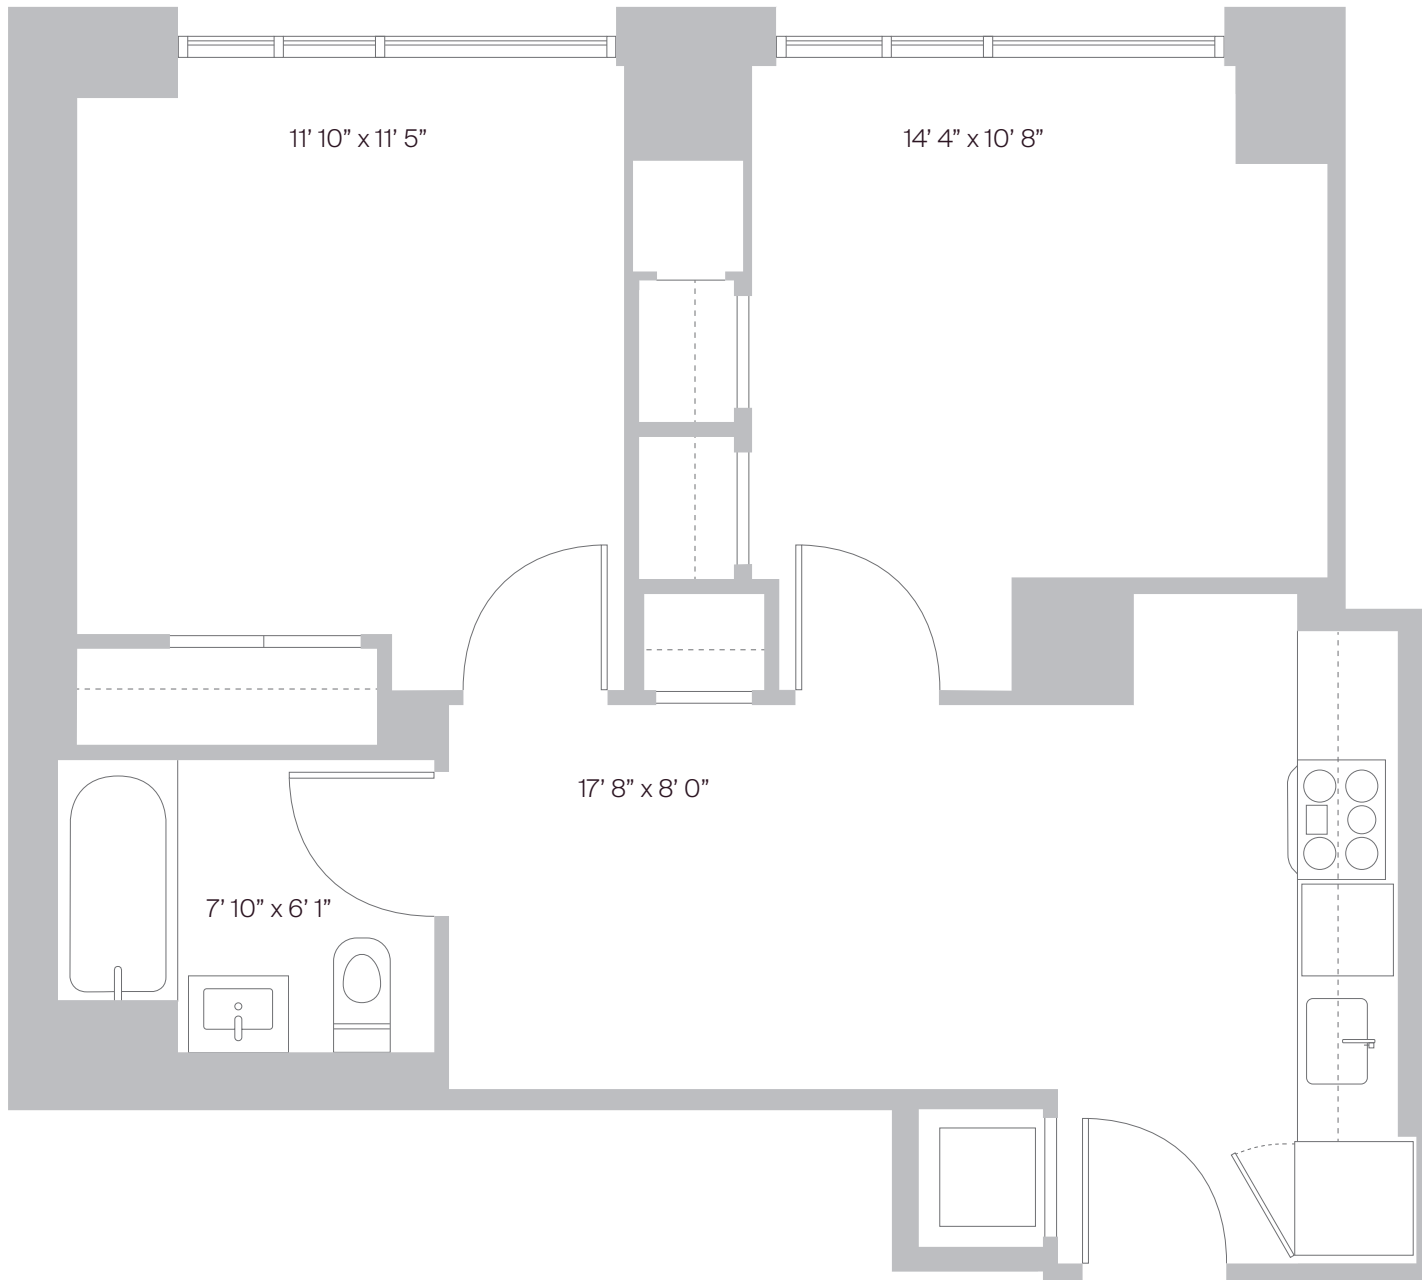

UNIT 1 2^{BED}

FLOOR 2-10

1^{BATH}

310 LIVINGSTON
BROOKLYN, NY 11217

FEATURES

- 4.75" WIDE PLANK WOOD FLOORING
- PIETRA GREY CAESARSTONE COUNTERTOPS
- BLOMBERG KITCHEN APPLIANCES
- INDUCTION COOKTOP
- 9' CEILINGS IN ALL RESIDENCES
- IN-UNIT WASHER / DRYER
- PORCELAIN TILE BATHROOMS
- CLOUDBURST GREY CAESARSTONE VANITY TOPS
- CUSTOM FULL-WALL MIRROR
- PORCELAIN TILED SHOWER
- OVERSIZED OR FLOOR-TO-CEILING WINDOWS

All dimensions are approximate and subject to construction variances. Plans may contain variations from floor to floor.