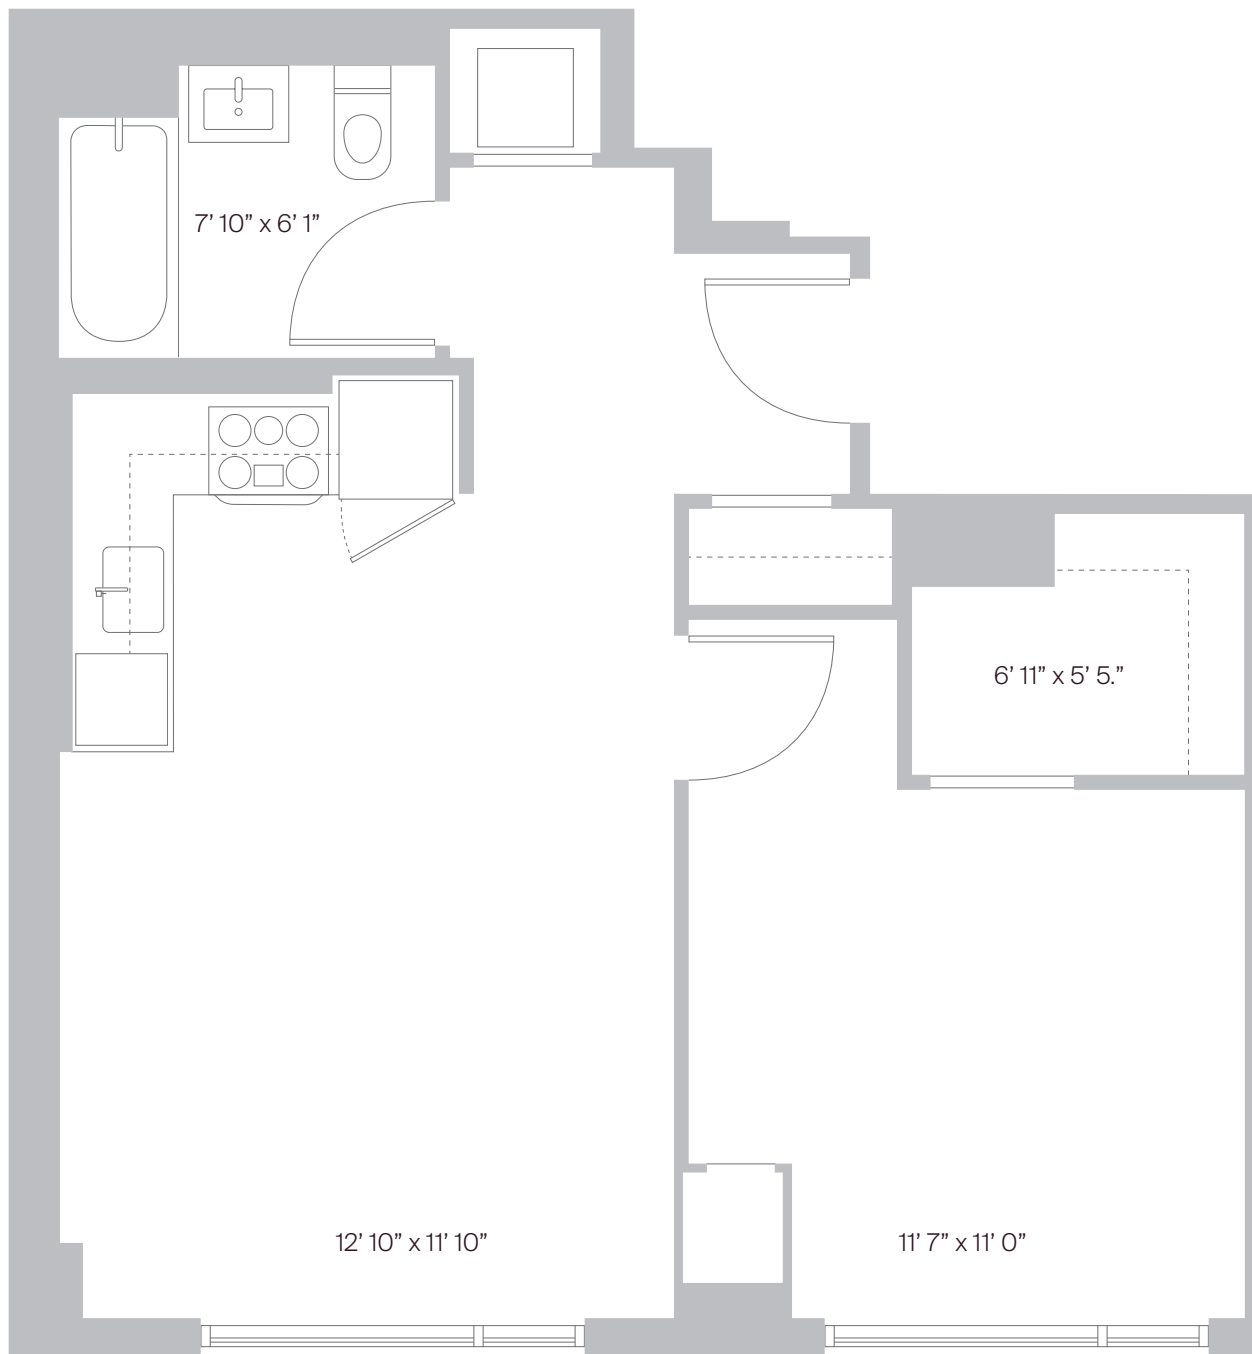

# UNIT 7 1 BED

FLOOR 16-21

1 BATH

310 LIVINGSTON  
BROOKLYN, NY 11217

## FEATURES

- 4.75" WIDE PLANK WOOD FLOORING
- PIETRA GREY CAESARSTONE COUNTERTOPS
- BLOMBERG KITCHEN APPLIANCES
- INDUCTION COOKTOP
- 9' CEILINGS IN ALL RESIDENCES
- IN-UNIT WASHER / DRYER
- PORCELAIN TILE BATHROOMS
- CLOUDBURST GREY CAESARSTONE VANITY TOPS
- CUSTOM FULL-WALL MIRROR
- PORCELAIN TILED SHOWER
- OVERSIZED OR FLOOR-TO-CEILING WINDOWS

THEGUILDBK.COM

All dimensions are approximate and subject to construction variances. Plans may contain variations from floor to floor.